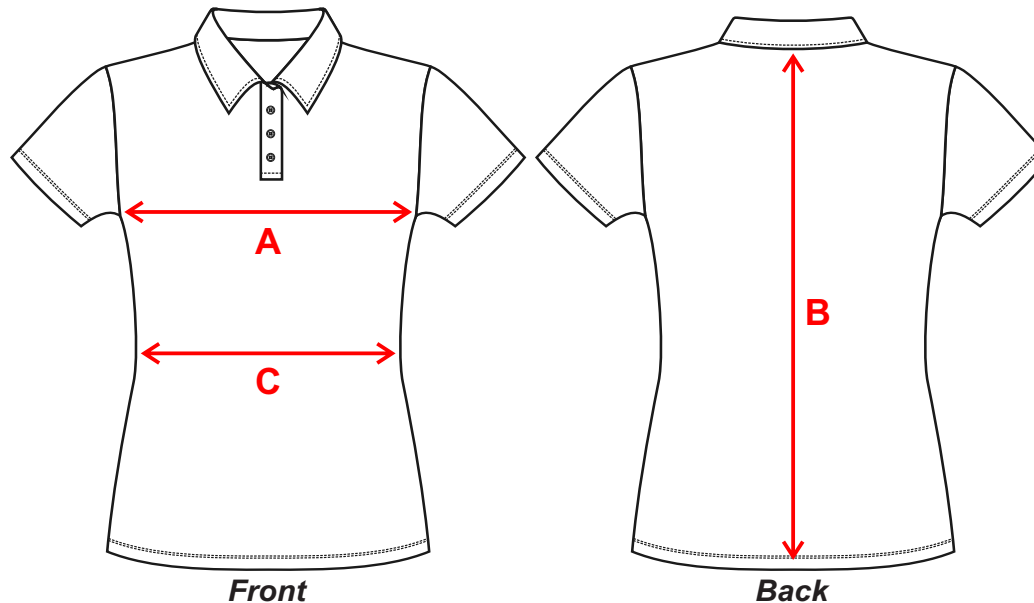

## SUB LD003 SMALL CUT FOR ADULTS CURVED WAIST, SHORTER BODY LENGTH, NEAT SHAPE.

<b>Division:</b>	Sublimated Ladies	<b>Code Number:</b>	SUB LD 003	<b>Description:</b>	
------------------	-------------------	---------------------	------------	---------------------	--

### MEASUREMENTS

DETAILS	L8	L10	L12	L14	L16	L18	L20	L22	L24	L26	L28	L30
½ CHEST (A)	46.5	48	50.5	53	55.5	58	60.5	63	65.5	68	70.5	73
CENTRE BACK LENGTH (KTP) (B)	63	63	65	68	70.5	73	75.5	75.5	75.5	75.5	75.5	75.5
WAIST (C)	43.5	45	47.5	50	52.5	55	57.5	60	62.5	65	67.5	70

- A** ½ CHEST
- B** CENTRE BACK LENGTH
- C** WAIST